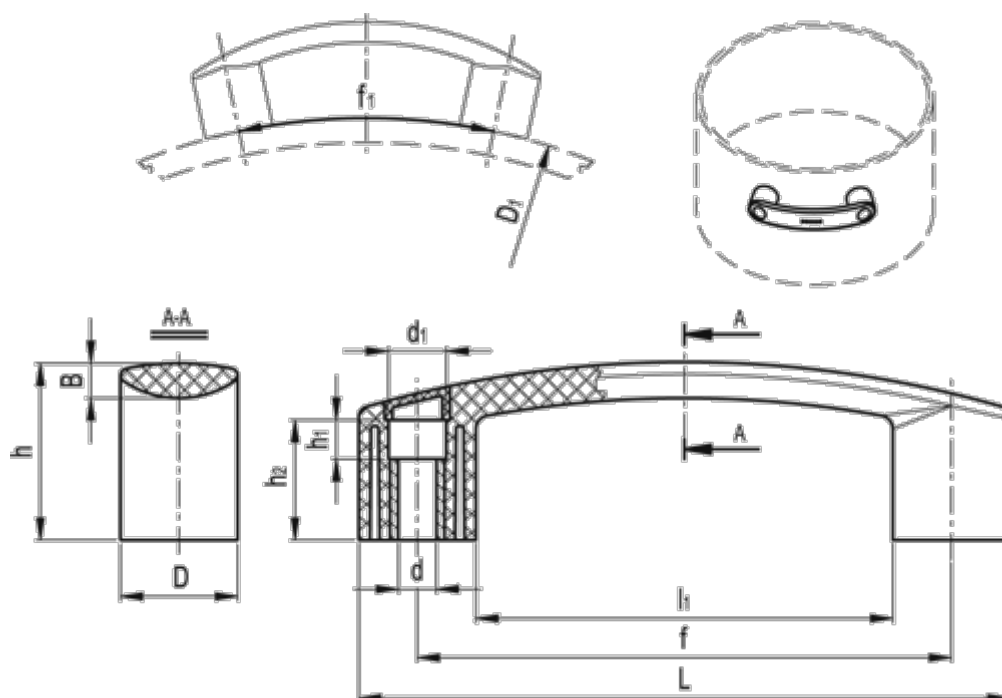

# Data Sheet

Article number: 23042603612

Description: E+G Flexible bridge handle  
EBP.180-8-FLX-C2 Orange

## Measures

B = 9.5	L = 178
d = 8.5	l1 = 122
D = 28	Weight (g) = 67
d1 = 13.5	
f = 150	
h = 45	
h1 = 14.0	
h2 = 32.0	